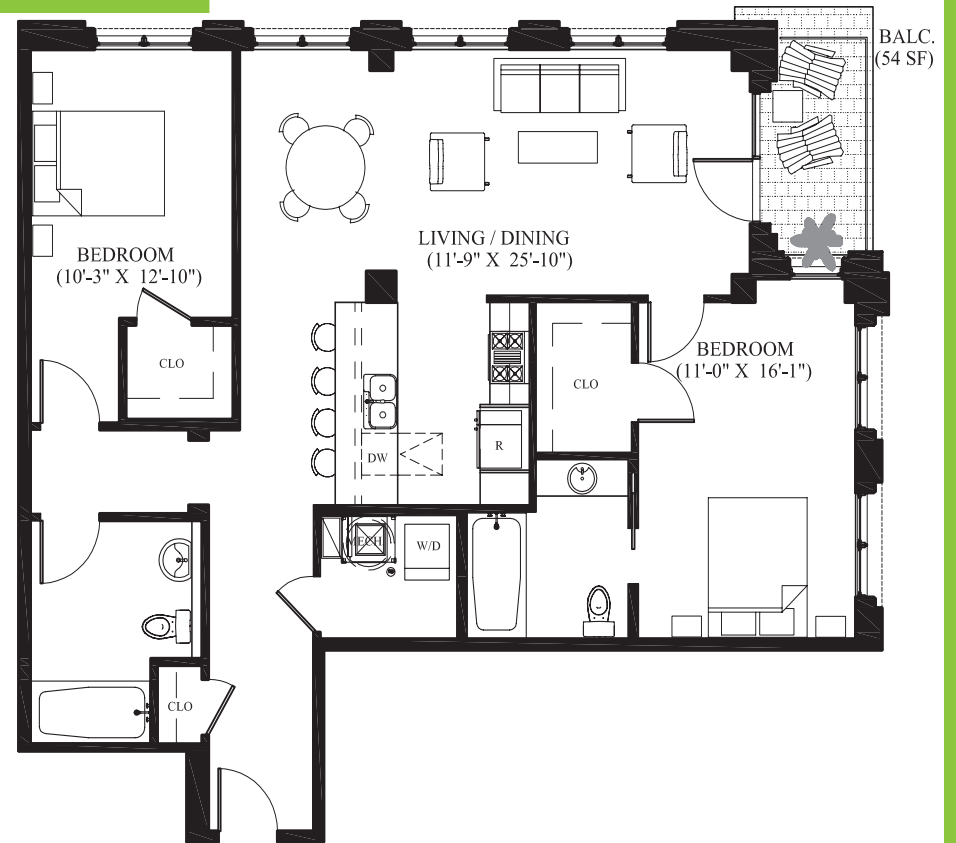

UNIT 503 (1,317 Sq. Ft)

Metropolitan Package 2 Bedroom, 2 Bath

Unit Sq. Ft.	1,317 Sq. Ft.
Balcony Sq. Ft.	54 Sq. Ft.
Common Sq. Ft.	202 Sq. Ft.
Total Sq. Ft.	1,573 Sq. Ft.

Notes: Unit square footage is approximate.
Unit plan subject to modification due to the construction process.

Unit 503

THE DICKSON
RESIDENCE | HOTEL | LOUNGE

SOLD